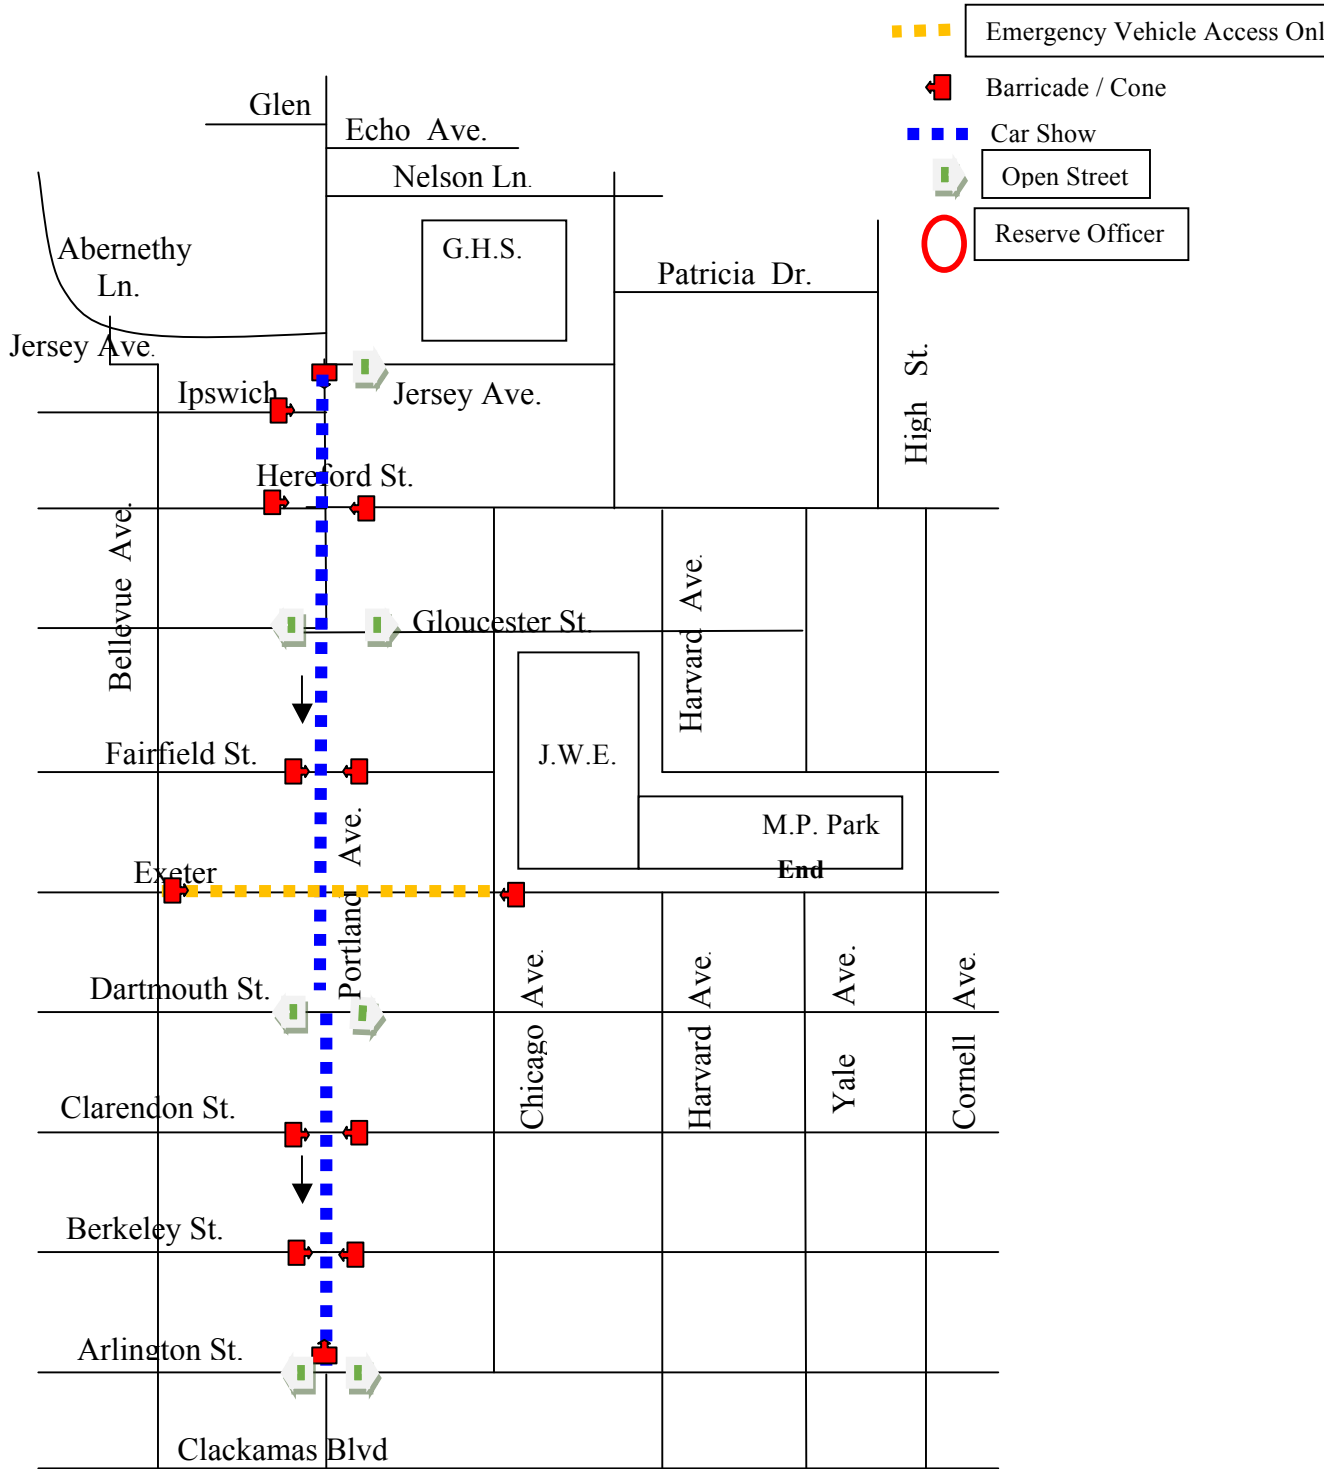

GLADSTONE CULTURAL FESTIVAL CAR SHOW

- ■ ■ Emergency Vehicle Access Only
- Barricade / Cone
- ■ ■ Car Show
- ➡ Open Street
- Reserve Officer